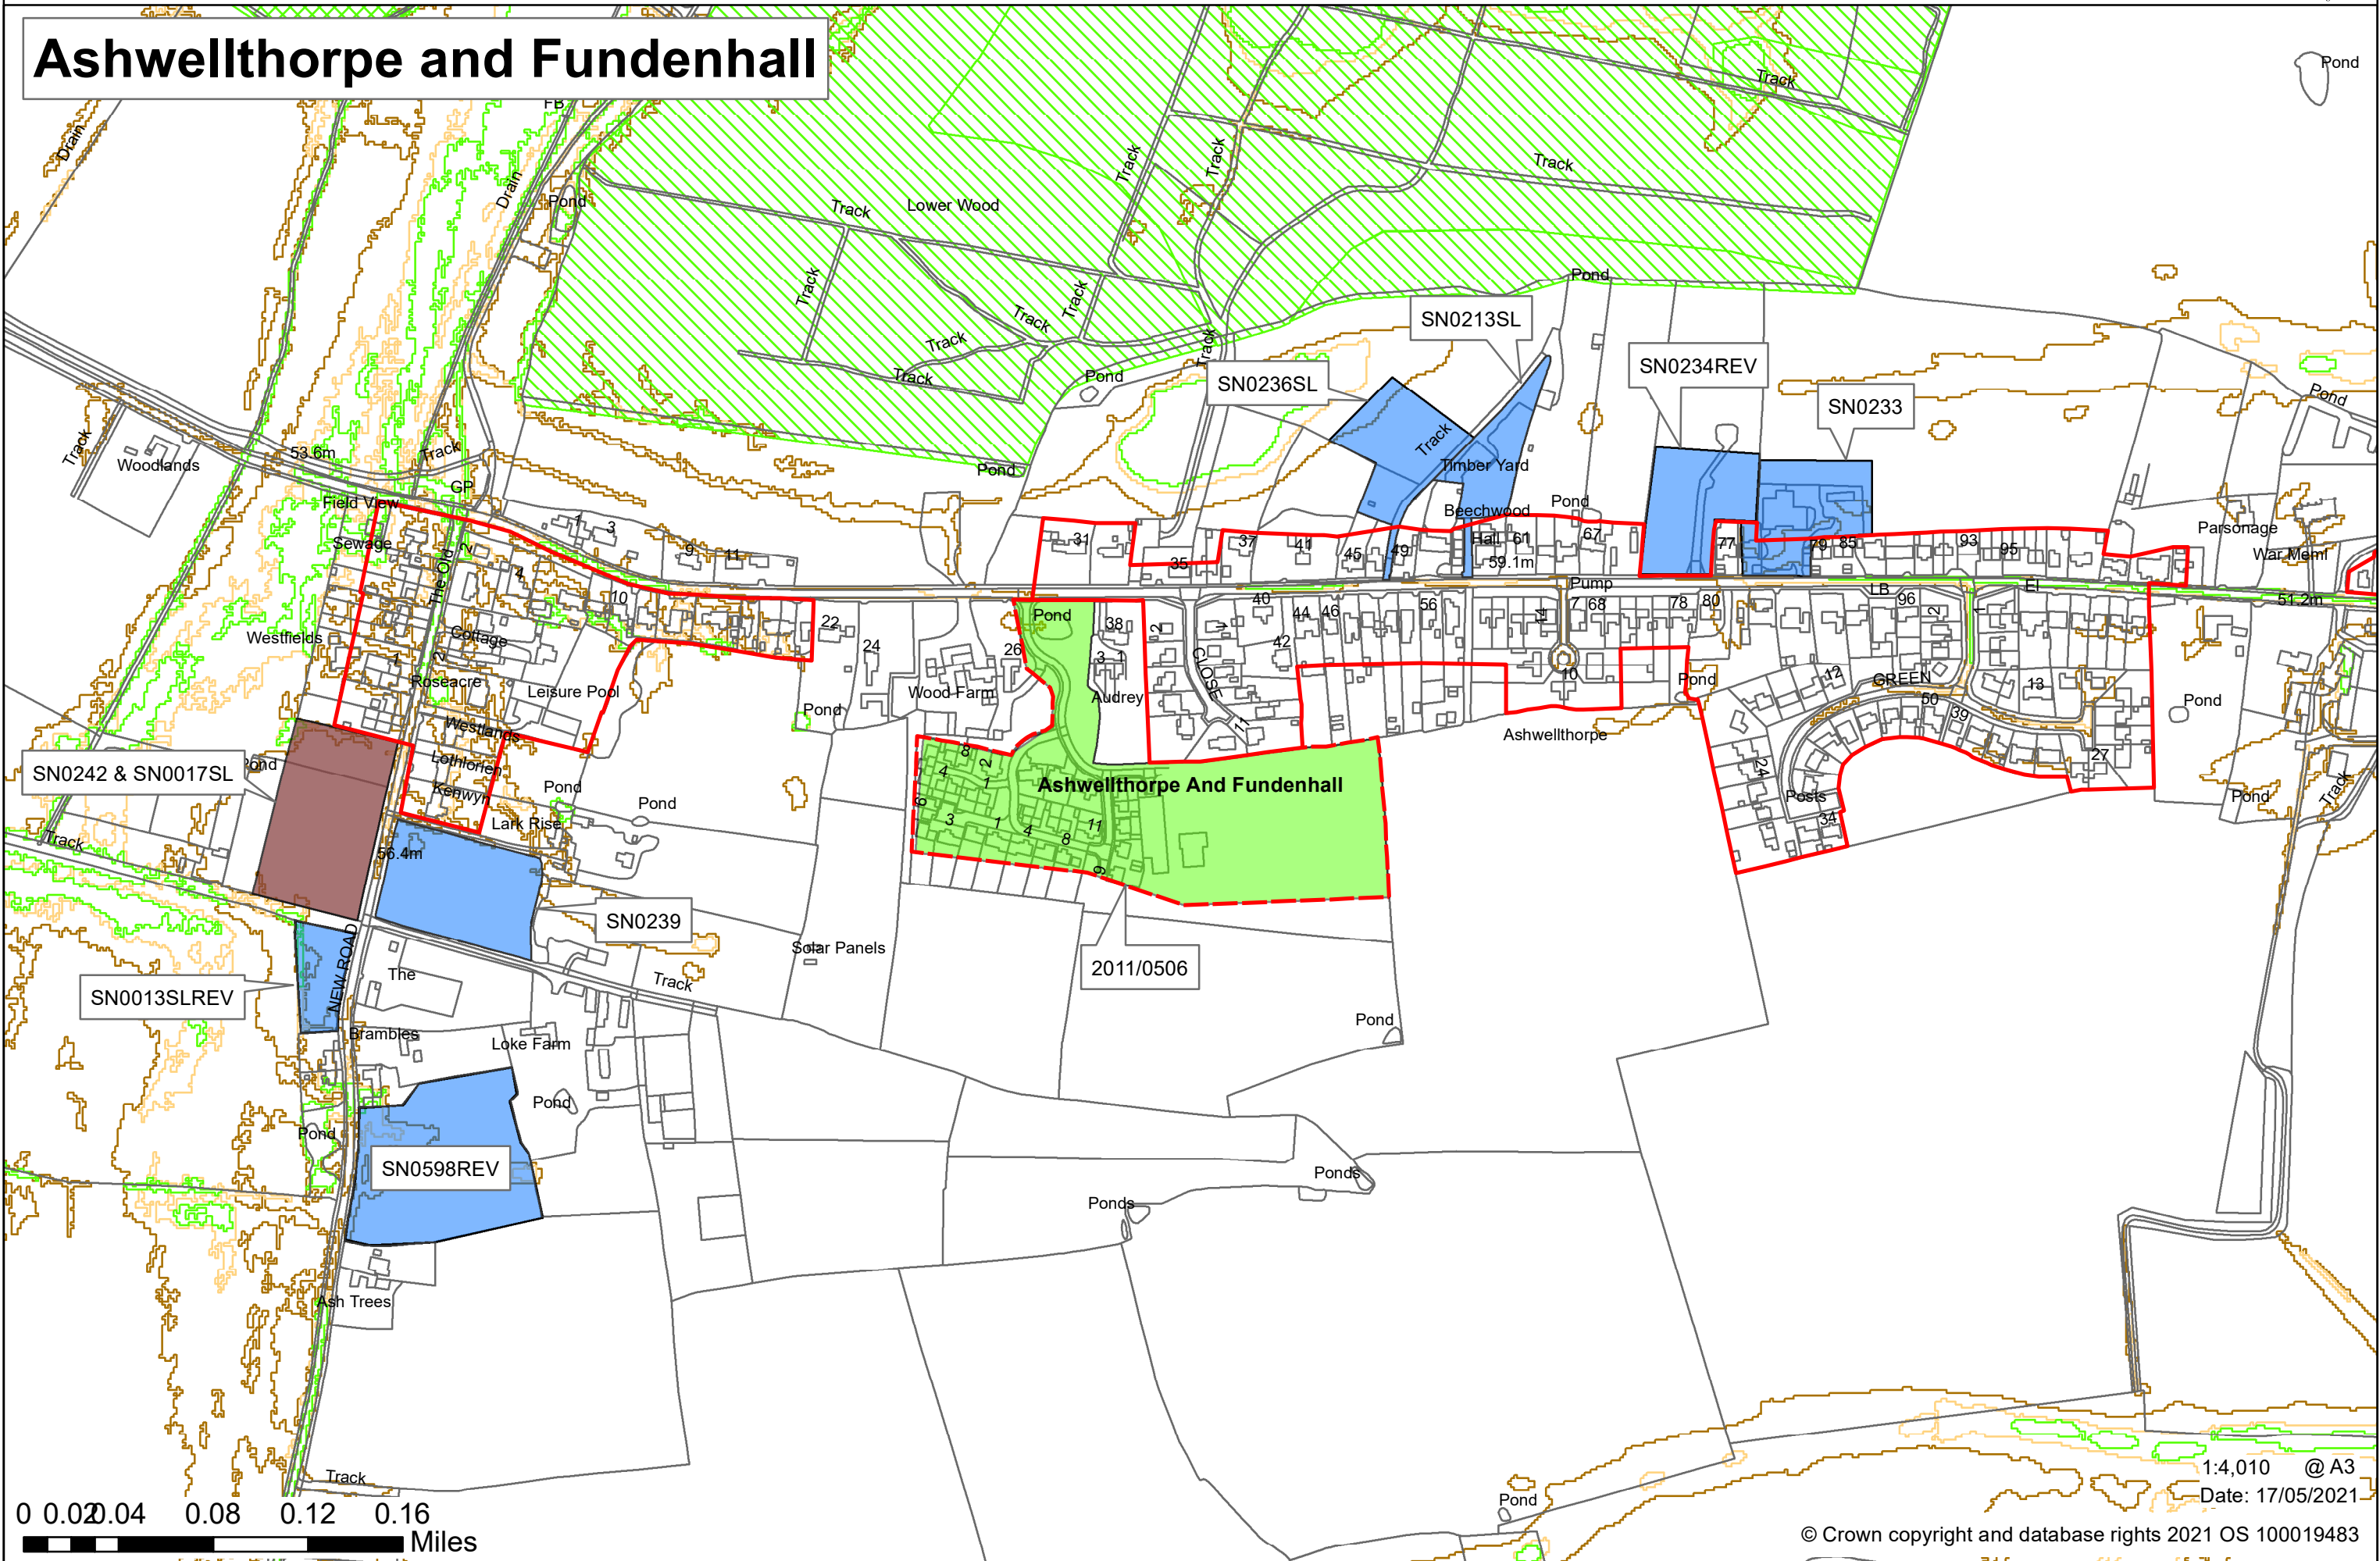

South Norfolk Village Clusters Housing Allocations Plan

Wreningham, Ashwellthorpe and Fundenhall

1:10,524 @ A3
Date: 17/05/2021

© Crown copyright and database rights 2021 OS 100019483

South Norfolk Village Clusters Housing Allocations Plan

Ashwellthorpe and Fundenhall

0 0.02 0.04 0.08 0.12 0.16 Miles

1:4,010 @ A3
Date: 17/05/2021

© Crown copyright and database rights 2021 OS 100019483

South Norfolk Village Clusters Housing Allocations Plan

Wreningham

0.02 0.055 0.11 0.165 0.22 Miles

1:5,469 @ A3
Date: 17/05/2021

© Crown copyright and database rights 2021 OS 100019483