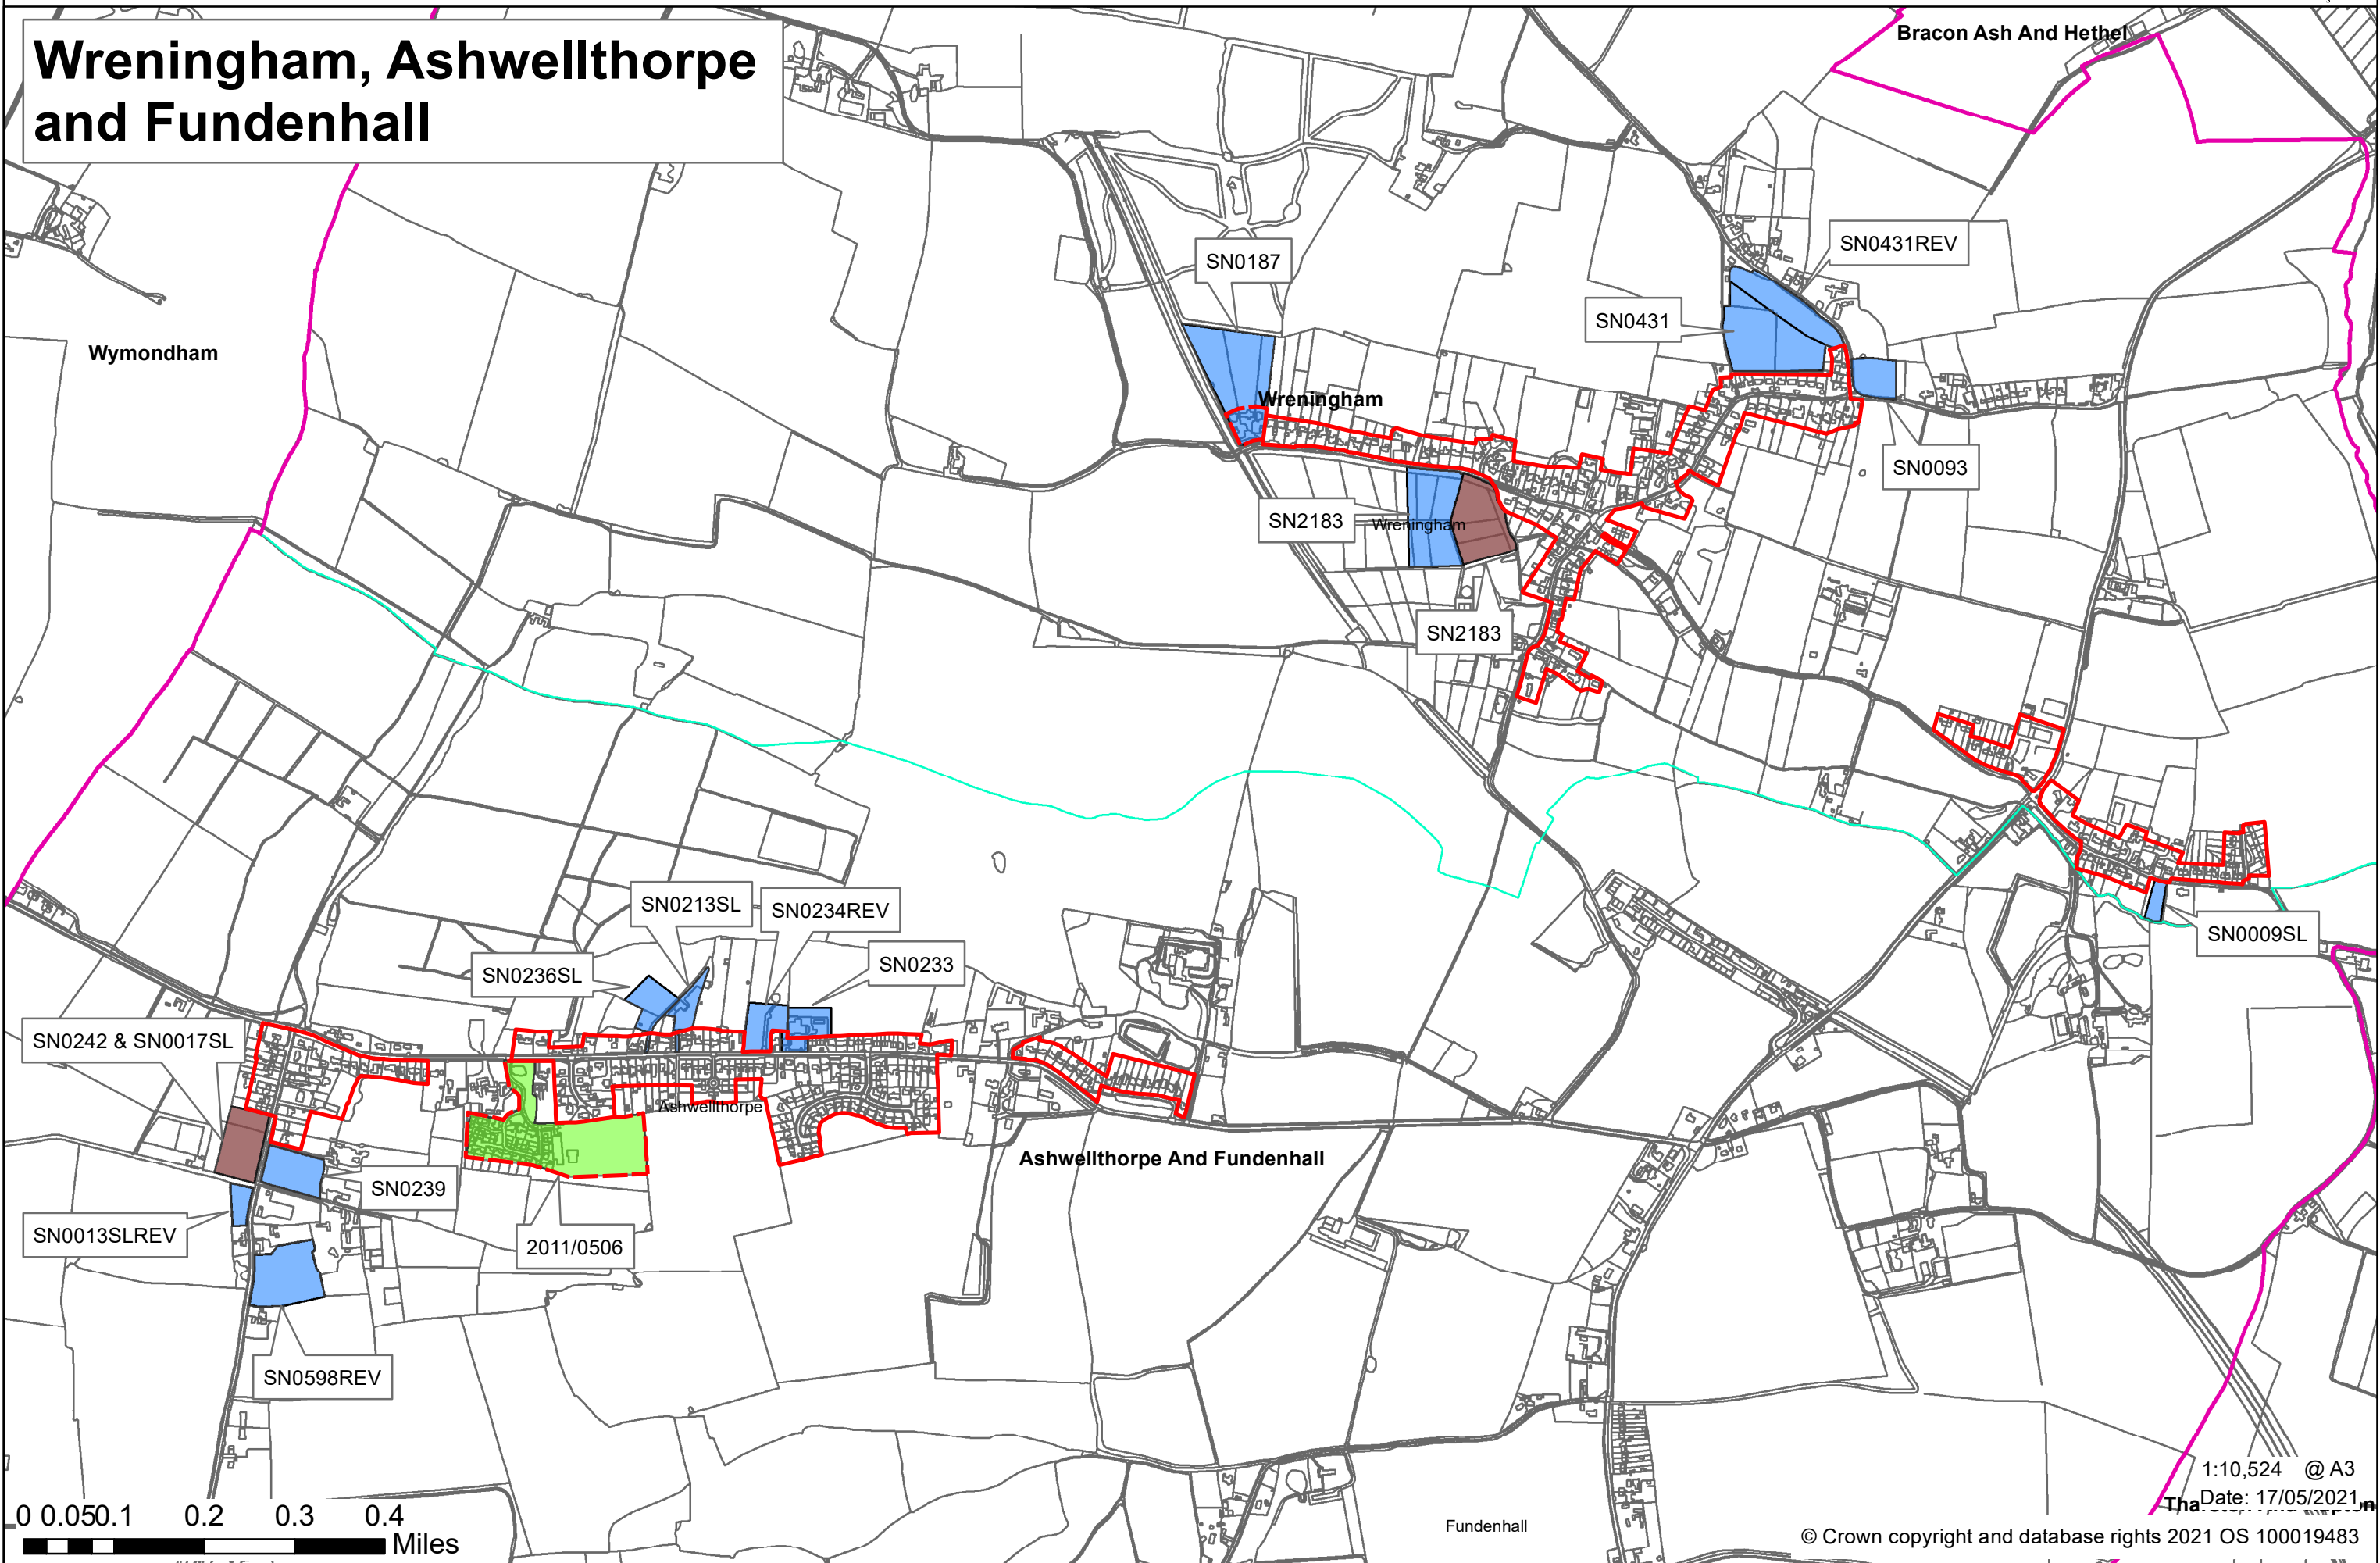

South Norfolk Village Clusters Housing Allocations Plan

Wreningham, Ashwellthorpe and Fundenhall

1:10,524 @ A3
Date: 17/05/2021

© Crown copyright and database rights 2021 OS 100019483

South Norfolk Village Clusters Housing Allocations Plan

Ashwellthorpe and Fundenhall

0 0.02 0.04 0.08 0.12 0.16 Miles

1:4,010 @ A3
Date: 17/05/2021

© Crown copyright and database rights 2021 OS 100019483

South Norfolk Village Clusters Housing Allocations Plan

Wreningham

0.02 0.055 0.11 0.165 0.22 Miles

1:5,469 @ A3
Date: 17/05/2021

© Crown copyright and database rights 2021 OS 100019483