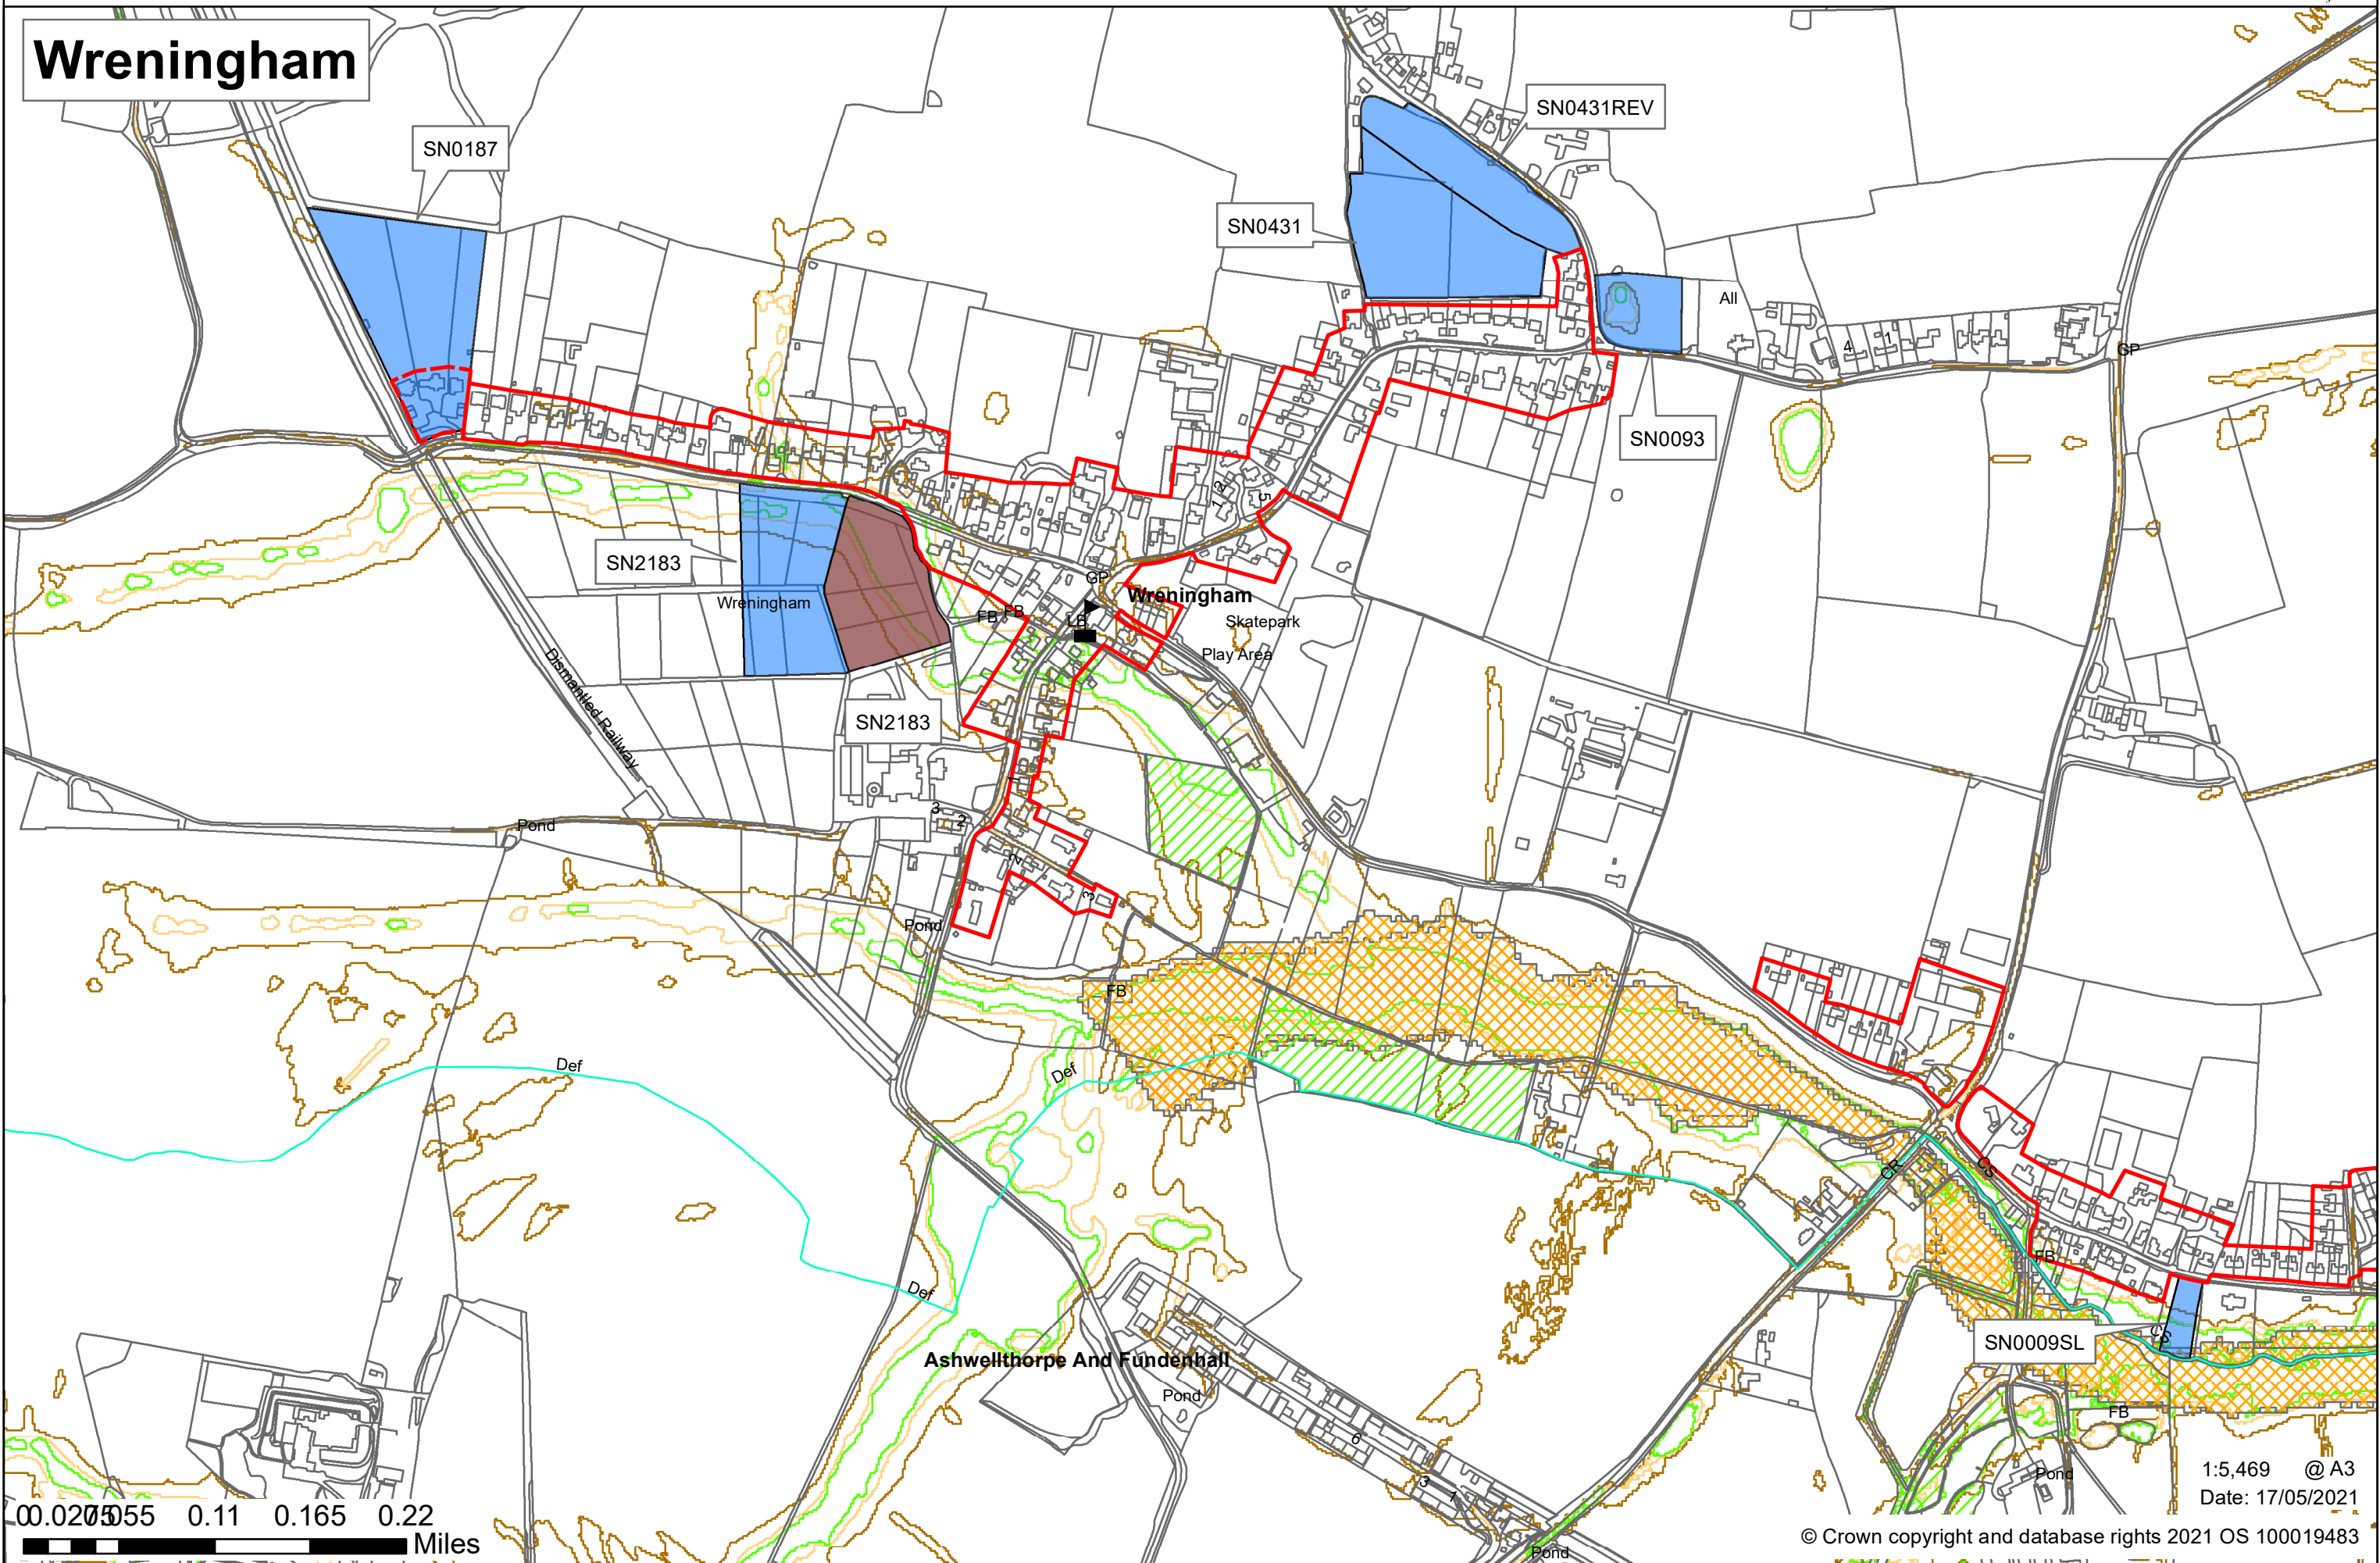

South Norfolk Village Clusters Housing Allocations Plan

Wreningham, Ashwellthorpe and Fundenhall

1:10,524 @ A3
Date: 17/05/2021

© Crown copyright and database rights 2021 OS 100019483

South Norfolk Village Clusters Housing Allocations Plan

Ashwellthorpe and Fundenhall

0 0.02 0.04 0.08 0.12 0.16 Miles

1:4,010 @ A3
Date: 17/05/2021

© Crown copyright and database rights 2021 OS 100019483

South Norfolk Village Clusters Housing Allocations Plan

Wreningham

0.02 0.055 0.11 0.165 0.22 Miles

1:5,469 @ A3
Date: 17/05/2021

© Crown copyright and database rights 2021 OS 100019483